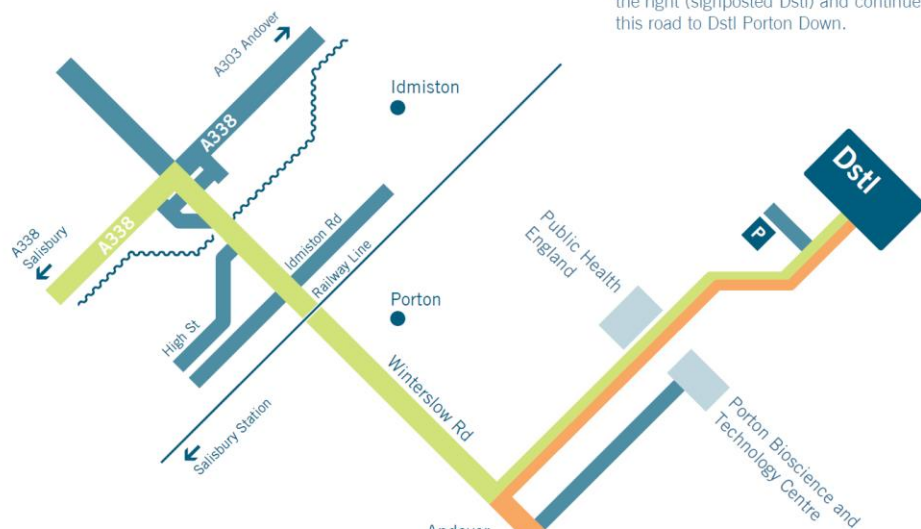

**Figure 2: Routes to Dstl Porton Down**

Dstl Porton Down

**Dstl Porton Down**

Salisbury, Wilts  
SP4 0JQ

Central Enquiries  
T +44 (0)1980 950000

**By Rail and Bus**

Salisbury Station, suitable for disabled users, approx 20-30 mins by taxi. Alternatively from Andover Station, suitable for disabled users. Approx 30 mins by taxi.  
Dstl operates an hourly shuttle bus service during the day from directly outside Salisbury train station entrance to Porton Down - speak to your host for the current timetable.

Dstl operates commuter bus services from Durrington, Amesbury and Salisbury (London Road) in addition to the services to and from Salisbury train station.

**By Road**

**Green route** from Salisbury. Take the A338 northbound signed to Cholderton and Marlborough. Turn right at Porton into Winterslow Road, crossing over the river and under the railway, and take the next road on the left (signposted Dstl). Continue up this road to Dstl Porton Down.

**Orange route** from Andover. Take the A343 southwest towards Salisbury. At the junction with the A30, continue towards Salisbury, then take the road northwest towards Porton at the traffic lights. Take the second road on the right (signposted Dstl) and continue up this road to Dstl Porton Down.

**Detail map**

**Locator map**