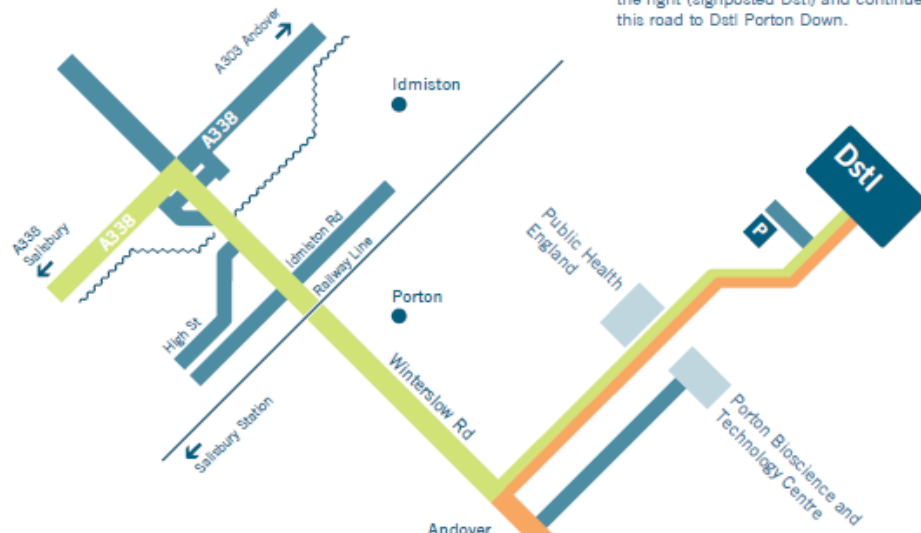

Dstl operates an hourly shuttle bus service during the day from directly outside Salisbury train station entrance to Porton Down - speak to your host for the current timetable.

Dstl operates commuter bus services from Durrington, Amesbury and Salisbury (London Road) in addition to the services to and from Salisbury train station.

By Road

Green route from Salisbury. Take the A338 northbound signed to Cholderton and Marlborough. Turn right at Porton into Winterslow Road, crossing over the river and under the railway, and take the next road on the left (signposted Dstl). Continue up this road to Dstl Porton Down.

Orange route from Andover. Take the A343 southwest towards Salisbury. At the junction with the A30, continue towards Salisbury, then take the road northwest towards Porton at the traffic lights. Take the second road on the right (signposted Dstl) and continue up this road to Dstl Porton Down.

Detail map

Locator map